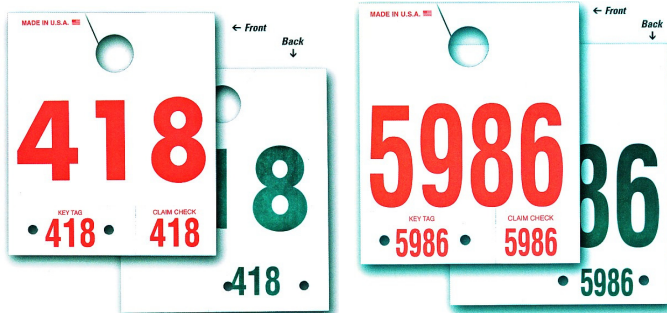

# SERVICE DISPATCH NUMBERS

We carry several styles  
One should suit your needs!

**RL-78**  
**3 DIGIT**

**RL-78-(SERIES)**  
**4 DIGIT UP TO 9999**

Our most popular style. 7" x 6" on 100 # Manila paper. Padded 50 per pad and packaged 1000 numbers per set.

## HEAVY STOCK SIDE PADDED DISPATCH NUMBERS

6 3/8" x 7 1/4" on 125 # White paper. Padded 100 per pad and packaged 1000 numbers per set.

**HSSP-0**  
**3 DIGIT**

**HSSP-(SERIES)**  
**4 DIGIT UP TO 9999**

| 1-2 Sets | 3-5 Sets | 6+ Sets |
|----------|----------|---------|
| \$59.60  | \$55.80  | \$46.40 |

## EXTRA LONG SERVICE DISPATCH NUMBERS

**SDN-3**  
**3 DIGIT**

**SDN-4**  
**4 DIGIT UPT TO 9999**

5 1/2" x 6 1/2" on 100 # White paper. Padded 100 per pad and packaged 1000 numbers per set.

| 1-2 Sets | 3-5 Sets | 6+ Sets |
|----------|----------|---------|
| \$65.00  | \$59.60  | \$55.80 |